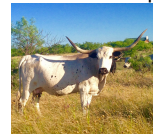

PC Blue Paprika