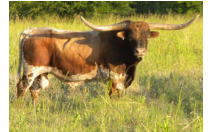

DIAMOND W PAY CASH

DELTA URSULA