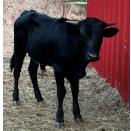

Jack of Spades CCF