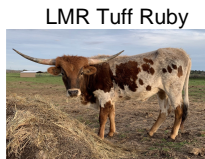

LMR Tuff Ruby

Date of Birth: 04/04/2022
Sale Price: \$
Breeder: Long M Ranch
Owner: Dean & Carolyn Smith

Courtesy of Carving Creek Farm

Beautiful young cow, with an awesome set of horns for her age.

Total Horn: 30.0000 on 05/09/2023
TTT: 28.5000 on 05/09/2023

LMR Tuff Ruby

Tuff and Ready

LMR RUBY'S ETERNAL WEAPON

COWBOY TUFF CHEX

HELM HGC DOUBLE GRANDE

HUBBELLS 20 GAUGE WEAPON

SHR PENELOPE

COWBOY CHEX