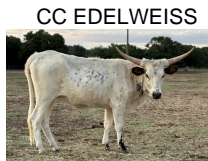

# CC EDELWEISS

Date of Birth: 12/16/2022  
Registration 1: Pending  
Sale Price: \$1,000.00

Courtesy of Carving Creek Farm

Snowflake is going to be a beautiful cow. She has black and brindled spots. She is going to have some twist to her horns. Exposed to CC Clearly Vandalized.

CC EDELWEISS

Spanish Santa Fe MC 85

SPANISH COWBOY MC 6/1

HUNTER MC 69

JACKIE LYNN 698

DYNAMITE MC 46

Jackie Lynn 4114

Jackie Lynn 984