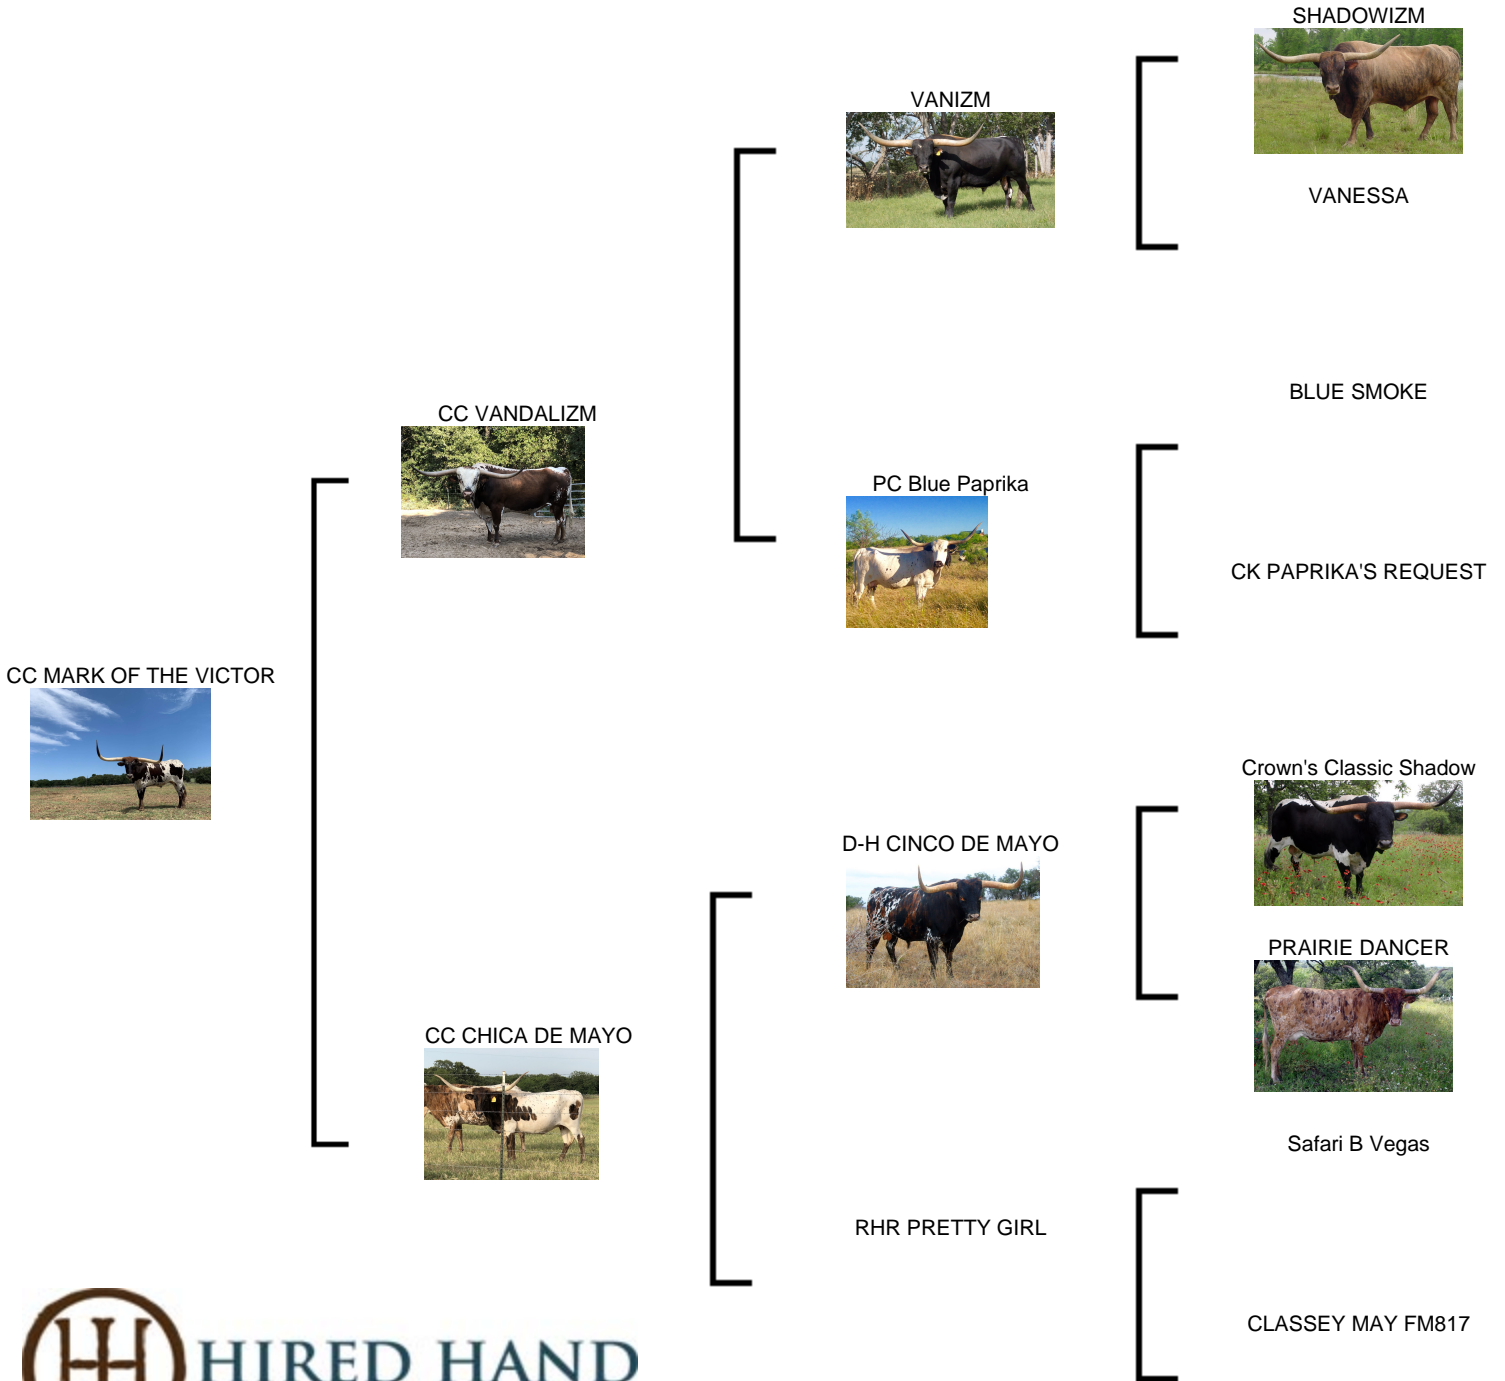

CC MARK OF THE VICTOR

Date of Birth: 11/04/2017
Registration 1: SI66425
Sale Price: \$5,000.00
Breeder: CATHERINE RITTER
Owner: CATHERINE RITTER

Courtesy of Carving Creek Farm

CC MARK OF THE VICTOR

CC VANDALIZM

CC CHICA DE MAYO

VANIZM

SHADOWIZM

VANESSA

BLUE SMOKE

PC Blue Paprika

CK PAPIKA'S REQUEST

D-H CINCO DE MAYO

Crown's Classic Shadow

PRAIRIE DANCER

Safari B Vegas

RHR PRETTY GIRL

CLASSEY MAY FM817

<http://www.hiredhandsoftware.com>