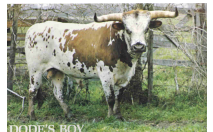

CLASSEY MAID FM545